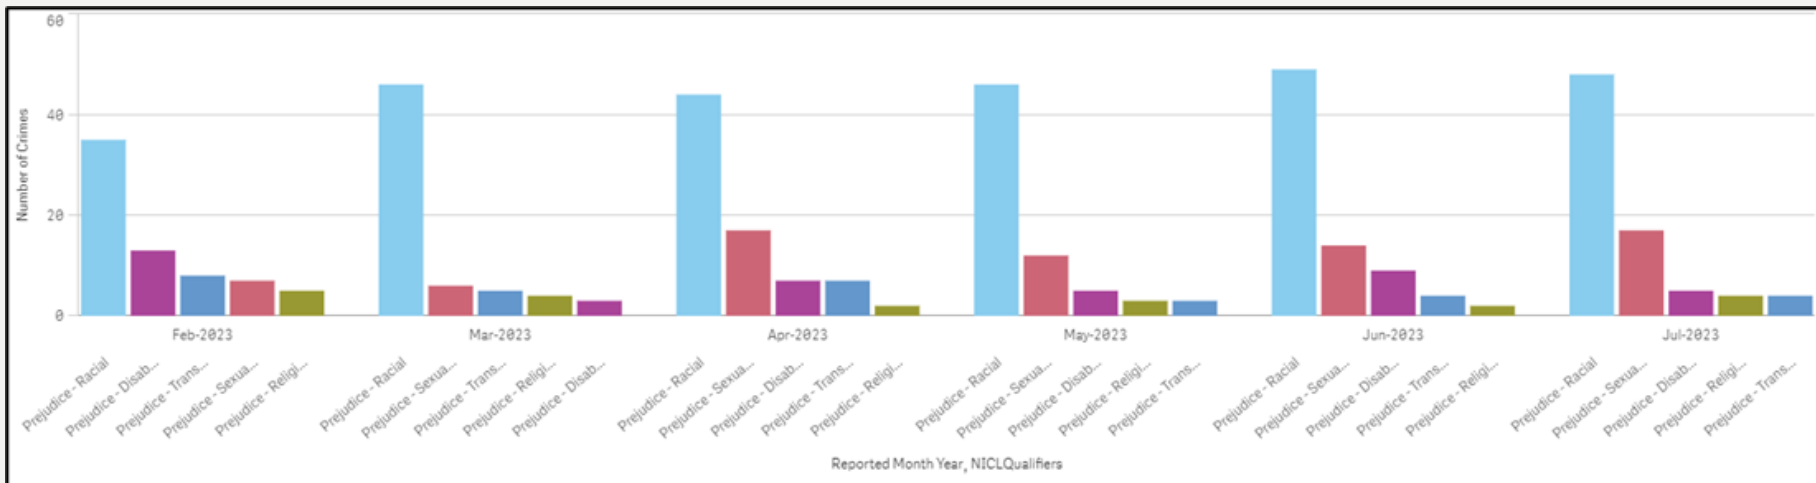

Performance – Hate Crime Overview

Force

Monthly hate crime volumes remain within nominal bounds with no exception

Data is reporting increases in Transgender and Sexual Orientation related hate which follows National trends.

Data from the victim satisfaction survey reports that Hate Crime victims have an 84.5% overall satisfaction rate with the service they receive from Wiltshire Police.

Force Hate Crime (6 months to July 2023)

Salisbury CPT

	Number of Crimes	Change (number)	Change (%)
Total	112	-8	-6.7%
Prejudice – Racial	80	0	0.0%
Prejudice – Sexual orientation	16	-1	-5.9%
Prejudice - Disability	14	-2	-12.5%
Prejudice - Religion	2	-2	-22.2%
Prejudice - Transgender	7	-2	-50.0%

Year on year comparison August 2022 to July 2023 (note: an individual crime can be tagged with more than one prejudice type e.g. sexual orientation & transgender)